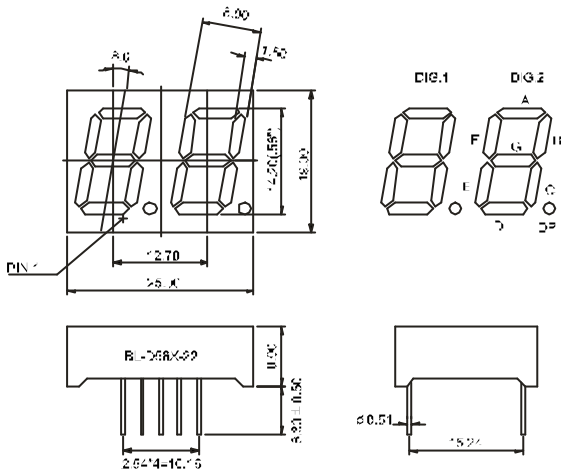

LED Component

DUAL DIGIT DISPLAY

BL-D56X-22 Series