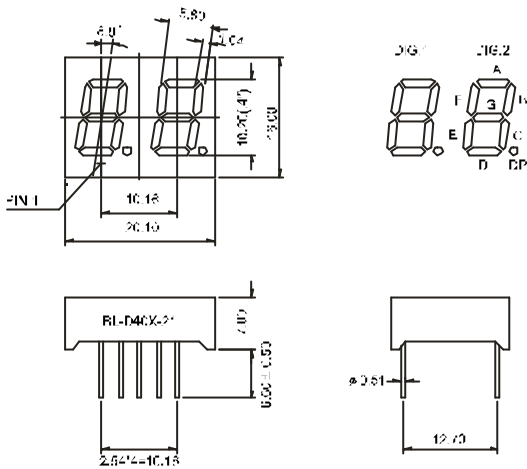

LED Component

DUAL DIGIT DISPLAY

BL-D40X-21 Series